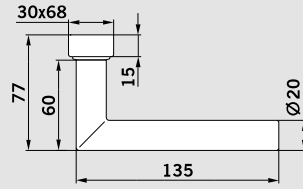

Plus 8906

F ■

Plus 8906/6621