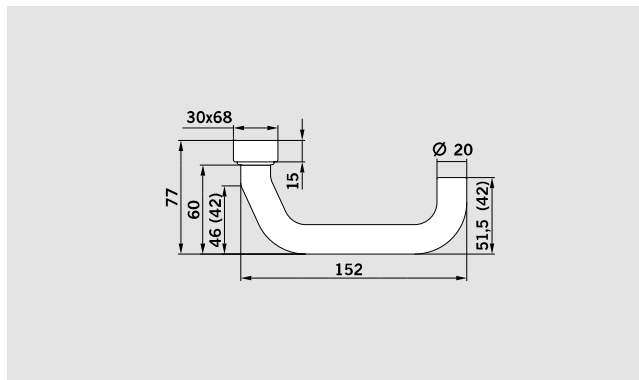

PLUS DOOR FURNITURE FOR NARROW STILE DOORS

Plus 8100

F **E** ■

Plus 8100/6621

Plus 8100V

F **E** ■

Plus 8100V/6621

F EN 1634-1: Fire resistance tests for door and shutter assemblies
 DIN 18273: Lever handle units
 for fire doors and smoke control doors 