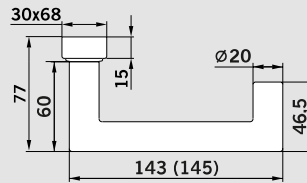

Plus 8907

F E ■

Plus 8907/6621

F EN 1634-1: Fire resistance tests for door and shutter assemblies
DIN 18273: Lever handle units
for fire doors and smoke control doors

E EN 179: Emergency exit devices operated by a lever handle
■ Stainless steel