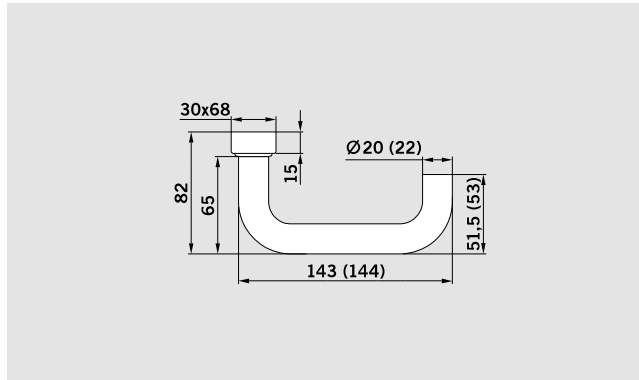

PLUS DOOR FURNITURE FOR NARROW STILE DOORS

Plus 8100

F **E** ■

Plus 8100/6621

Plus 8100V

F **E** ■

Plus 8100V/6621

F EN 1634-1: Fire resistance tests for door and shutter assemblies
 DIN 18273: Lever handle units
 for fire doors and smoke control doors 