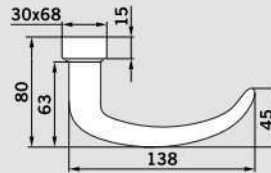

E EN 179: Emergency exit devices operated by a lever handle
 ■ Stainless steel

Plus 8906

F ■

Plus 8906/6621

Plus 8999

F E ■

Plus 8999/6621

Plus 8907